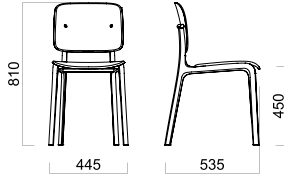

MAF
Faggio laccato
Lacquered beech
Haya lacado mate

LR
Rovere naturale /Natural oak/
Rovere verniciato nero Black
painted oak

LV
Stratus Superior American Walnut

MAF
Faggio laccato/lacquered beech

2 PCS
12,5 Kg
A= 60
B= 53
h= 88.5