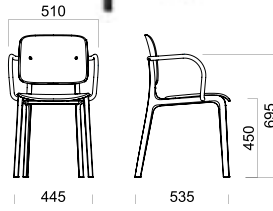

**EKKI WITH ARMS**

Telaio  
Frame  
Estructura

Sedile e schienale  
Seat and back  
Asiento y respaldo

IVA esclusa  
Excluding VAT  
VAT no  
includida

IVA inclusa  
Including VAT  
VAT includida

**LR**  
*Rovere naturale/ Rovere tinto nero*  
Natural oak/Black painted oak